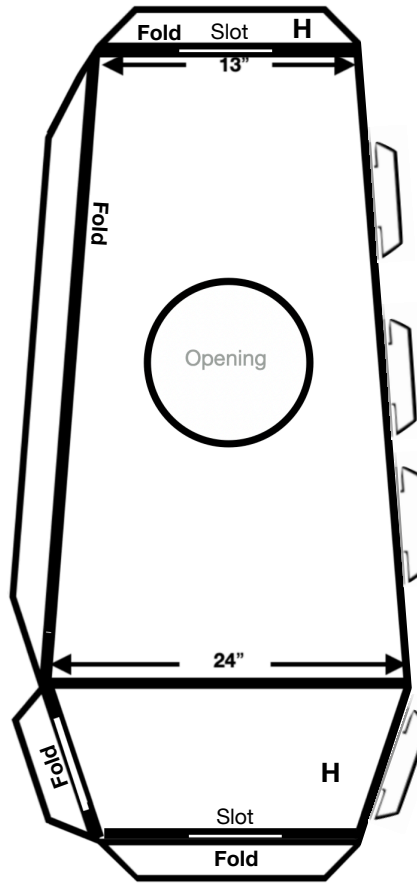

Space Capsule Learning Pod

Kevin Honeycutt

Black line master of tab and slot based, parent/kid/teacher constructed capsule.

HoneyFunnCreations.com

Space Capsule Learning Pod

Black line master of tab and slot based, parent/kid/teacher constructed capsule.

Everything you need to build this rocket with your kids is in this PDF.

Space Capsule Learning Pod

Black line master of tab and slot based, parent/kid/teacher constructed capsule.

HoneyFunnCreations.com

Space Capsule Learning Pod

Black line master of tab and slot based, parent/kid/teacher constructed capsule.

HoneyFunnCreations.com

Handmade Prototype Photos

HoneyFunnCreations.com

Similar Product

MELISSA & DOUG FOOD TRUCK / INDOOR PLAYHOUSE