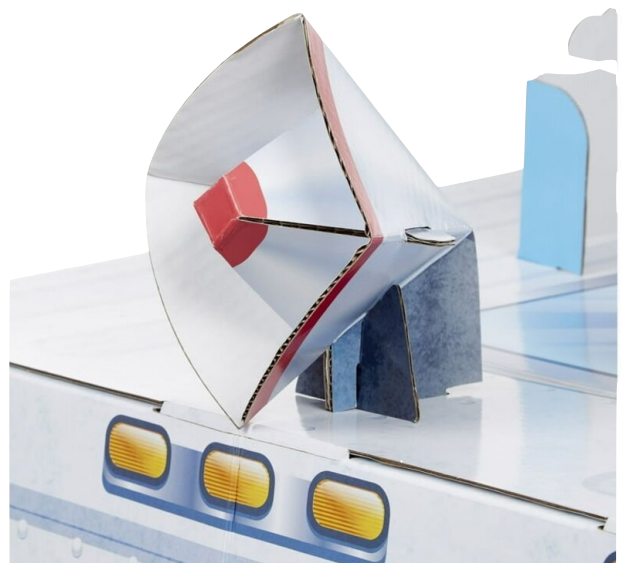

Similar Product

MELISSA & DOUG FOOD TRUCK / INDOOR PLAYHOUSE

<https://www.mytobbies.com/food-truck-indoor-playhouse-5510.html>

Melissa & Doug

Melissa & Doug Food Truck Indoor Playhouse

★★★★☆ (4.4) 81 reviews

$49.99

Melissa & Doug