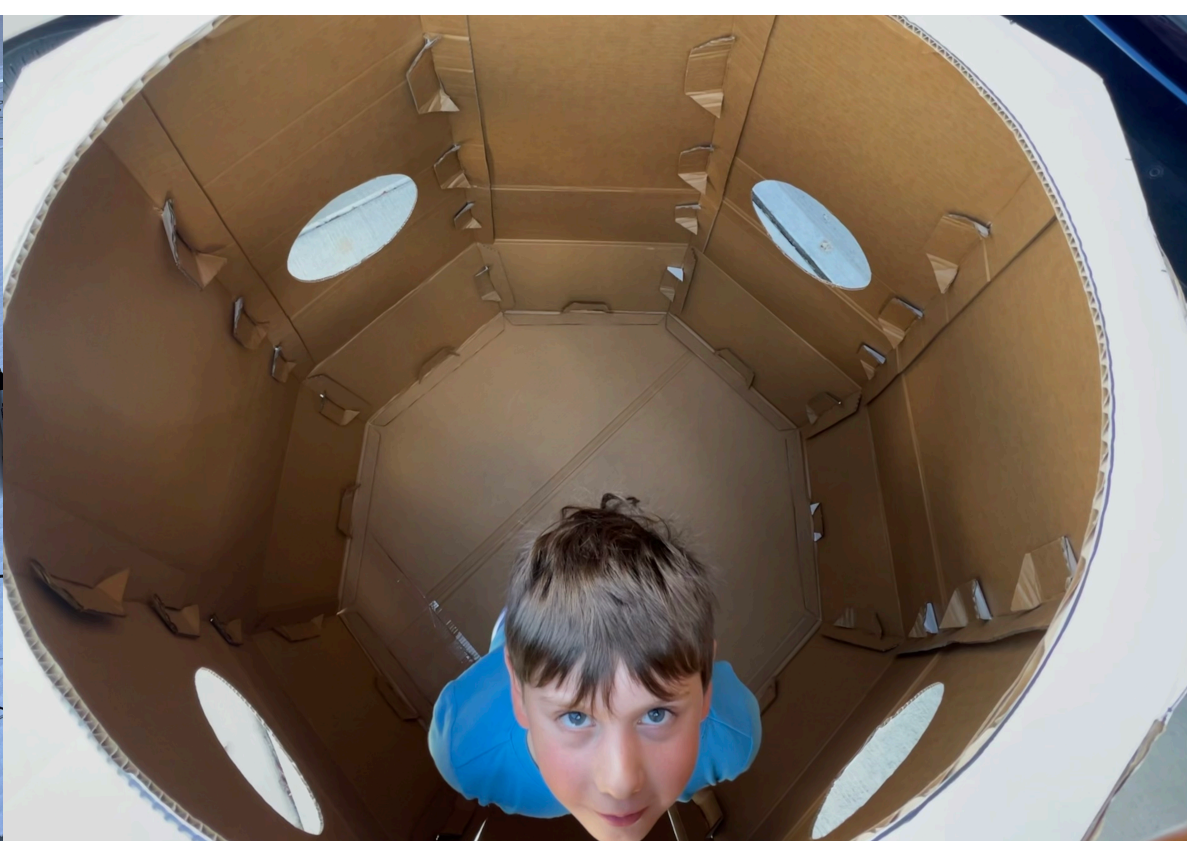

Space Capsule Learning Pod

Kevin Honeycutt

Black line master of tab and slot based, parent/kid/teacher constructed capsule.

HoneyFunnCreations.com

Space Capsule Learning Pod

Black line master of tab and slot based, parent/kid/teacher constructed capsule.

Everything you need to build this rocket with your kids is in this PDF.

Space Capsule Learning Pod

Black line master of tab and slot based, parent/kid/teacher constructed capsule.

HoneyFunnCreations.com

Space Capsule Learning Pod

Black line master of tab and slot based, parent/kid/teacher constructed capsule.

HoneyFunnCreations.com

Handmade Prototype Photos

HoneyFunnCreations.com

Similar Product

MELISSA & DOUG FOOD TRUCK / INDOOR PLAYHOUSE