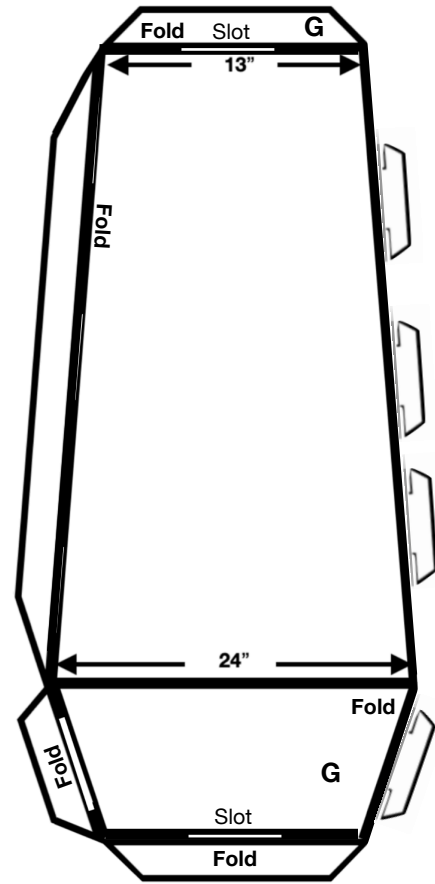

Space Capsule Learning Pod

Kevin Honeycutt

Black line master of tab and slot based, parent/kid/teacher constructed capsule.

HoneyFunnCreations.com

Space Capsule Learning Pod

Black line master of tab and slot based, parent/kid/teacher constructed capsule.

Everything you need to build this rocket with your kids is in this PDF.

Space Capsule Learning Pod

Black line master of tab and slot based, parent/kid/teacher constructed capsule.

HoneyFunnCreations.com

Space Capsule Learning Pod

Black line master of tab and slot based, parent/kid/teacher constructed capsule.

HoneyFunnCreations.com

Handmade Prototype Photos

HoneyFunnCreations.com

Similar Product

MELISSA & DOUG FOOD TRUCK / INDOOR PLAYHOUSE