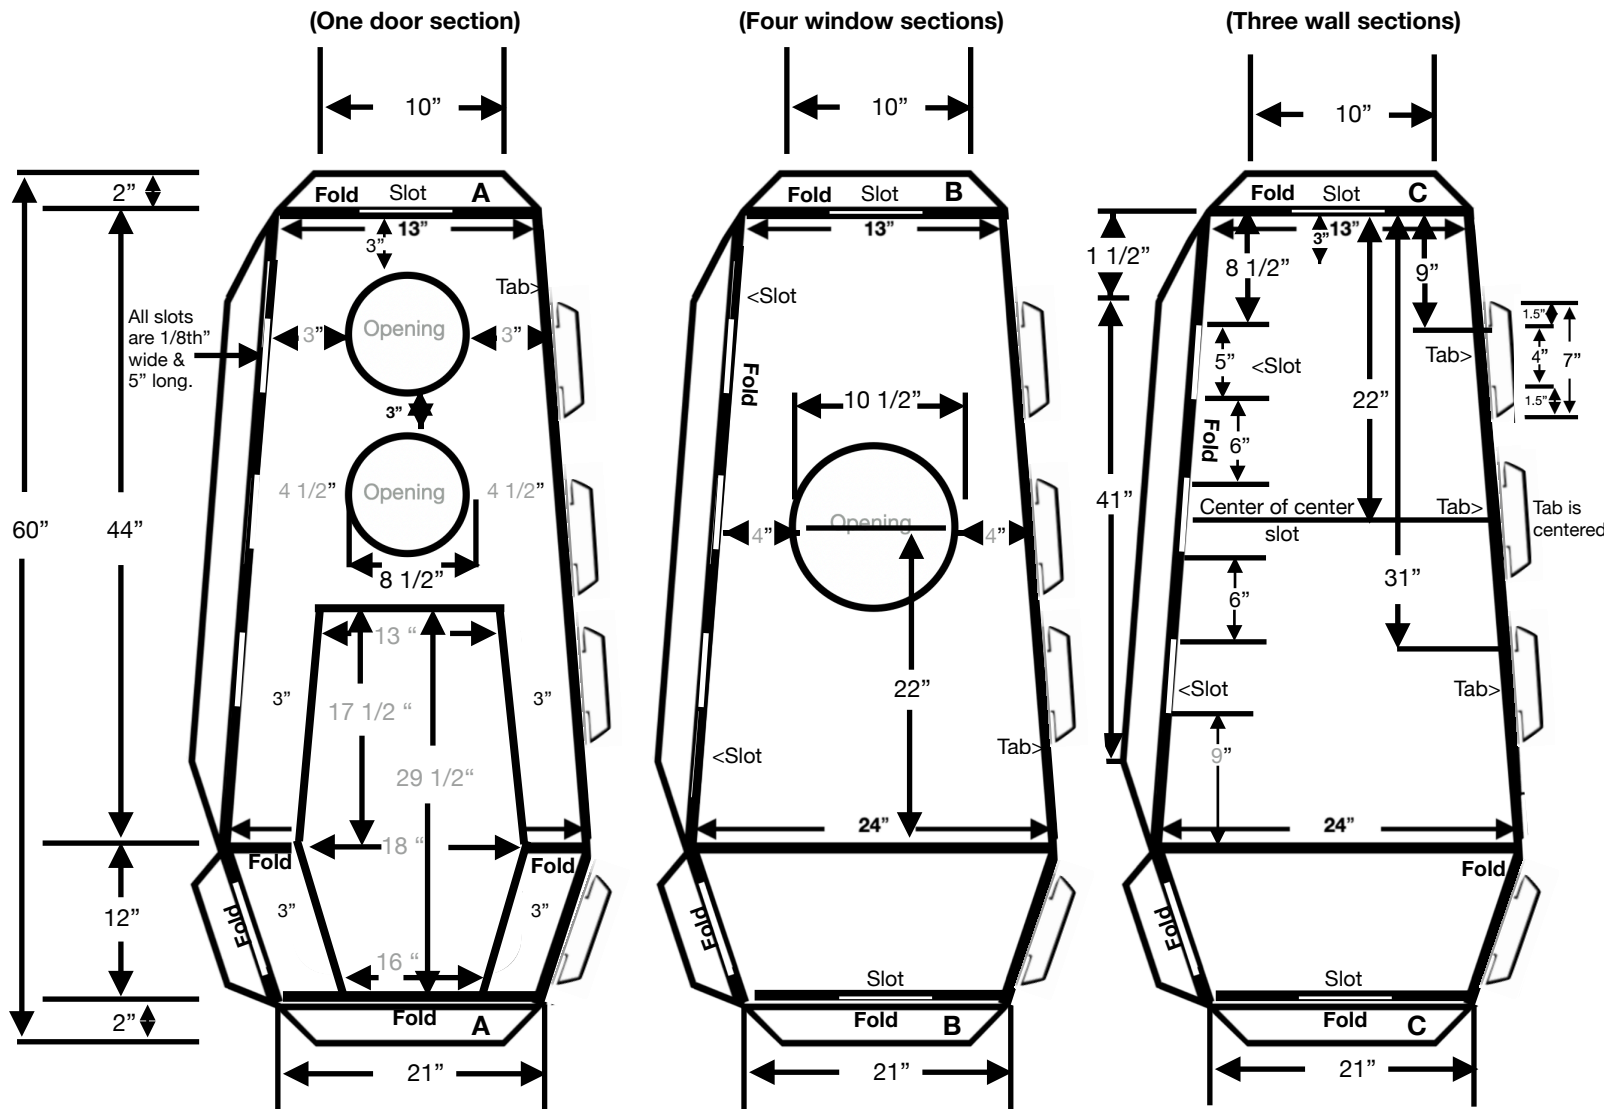

Space Capsule Learning Pod

Kevin Honeycutt

Black line master of tab and slot based, parent/kid/teacher constructed capsule.

HoneyFunnCreations.com

Space Capsule Learning Pod

Black line master of tab and slot based, parent/kid/teacher constructed capsule.

Everything you need to build this rocket with your kids is in this PDF.

Space Capsule Learning Pod

Black line master of tab and slot based, parent/kid/teacher constructed capsule.

HoneyFunnCreations.com

Space Capsule Learning Pod

Black line master of tab and slot based, parent/kid/teacher constructed capsule.

HoneyFunnCreations.com

Handmade Prototype Photos

HoneyFunnCreations.com

Similar Product

MELISSA & DOUG FOOD TRUCK / INDOOR PLAYHOUSE