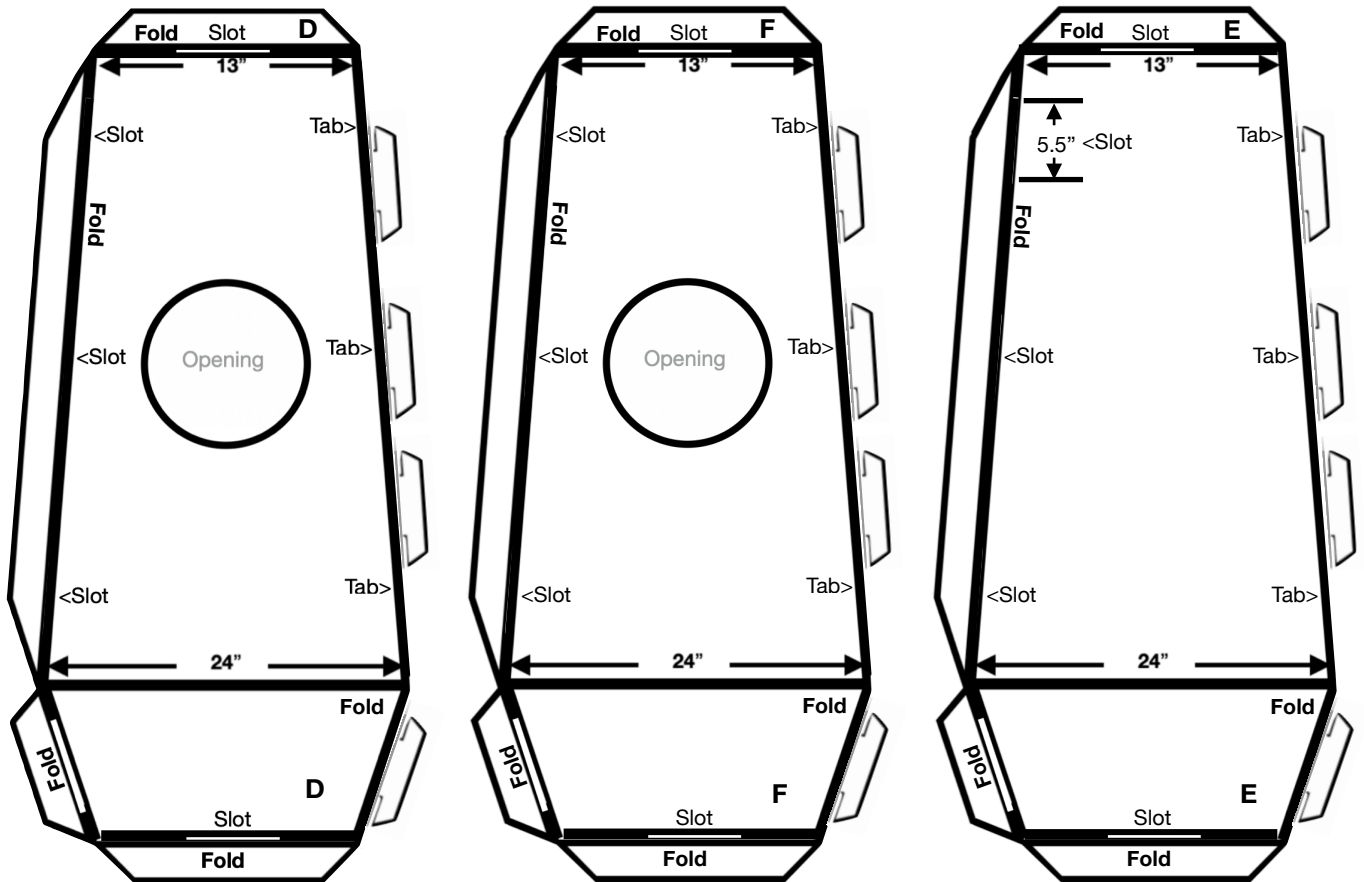

Space Capsule Learning Pod

Kevin Honeycutt

Black line master of tab and slot based, parent/kid/teacher constructed capsule.

HoneyFunnCreations.com

Space Capsule Learning Pod

Black line master of tab and slot based, parent/kid/teacher constructed capsule.

Everything you need to build this rocket with your kids is in this PDF.

Space Capsule Learning Pod

Black line master of tab and slot based, parent/kid/teacher constructed capsule.

HoneyFunnCreations.com

Space Capsule Learning Pod

Black line master of tab and slot based, parent/kid/teacher constructed capsule.

HoneyFunnCreations.com

Handmade Prototype Photos

HoneyFunnCreations.com

Similar Product

MELISSA & DOUG FOOD TRUCK / INDOOR PLAYHOUSE