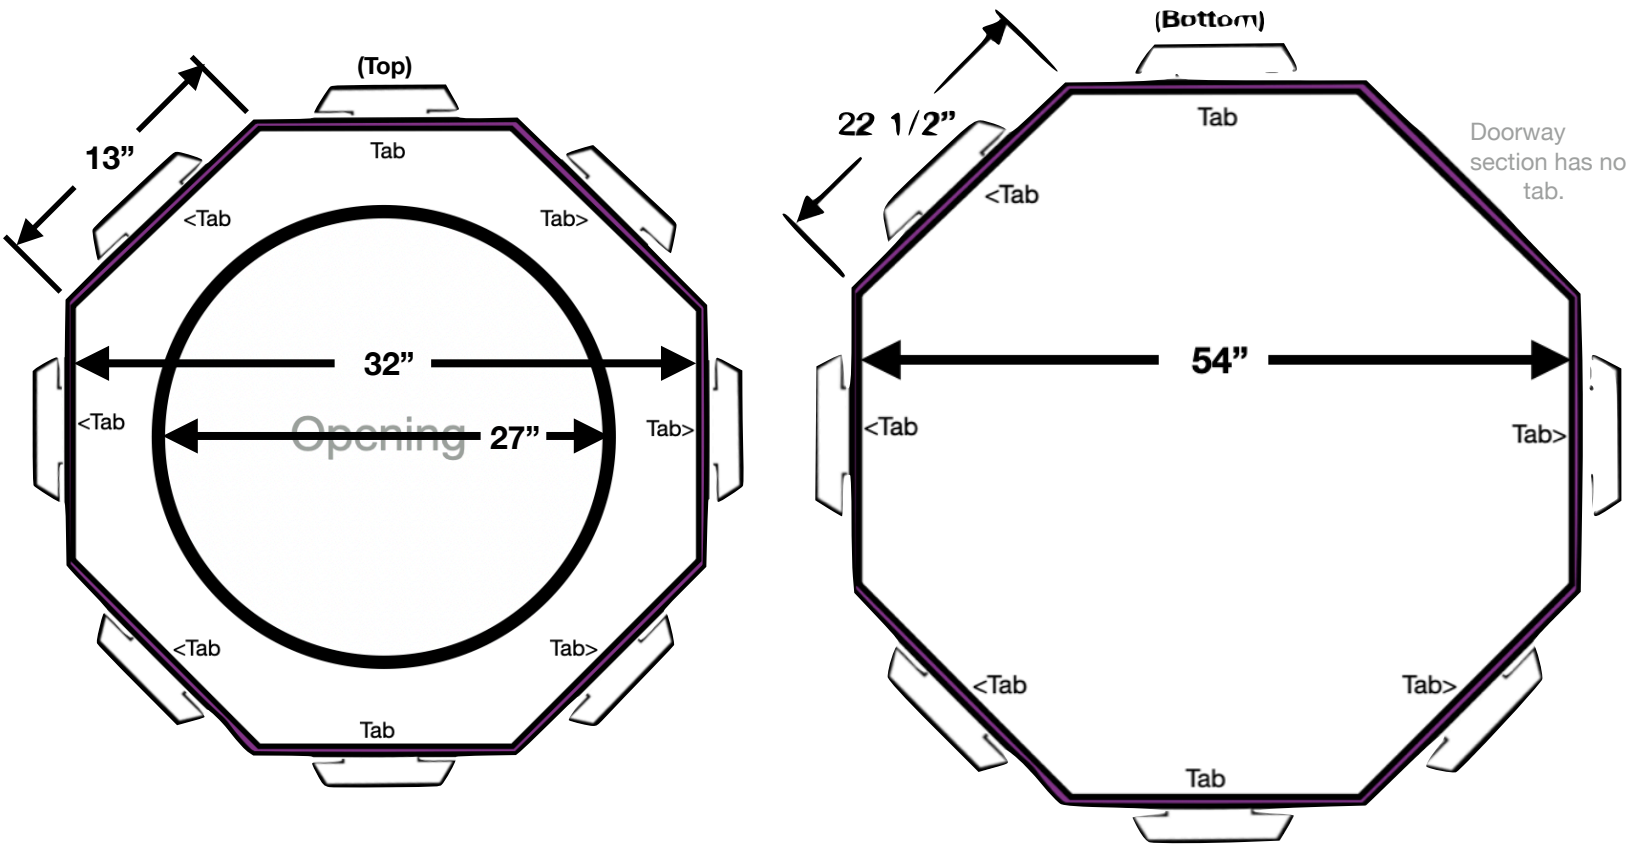

Space Capsule Learning Pod

Kevin Honeycutt

Black line master of tab and slot based, parent/kid/teacher constructed capsule.

HoneyFunnCreations.com

Space Capsule Learning Pod

Black line master of tab and slot based, parent/kid/teacher constructed capsule.

Everything you need to build this rocket with your kids is in this PDF.

Space Capsule Learning Pod

Black line master of tab and slot based, parent/kid/teacher constructed capsule.

HoneyFunnCreations.com

Space Capsule Learning Pod

Black line master of tab and slot based, parent/kid/teacher constructed capsule.

HoneyFunnCreations.com

Handmade Prototype Photos

HoneyFunnCreations.com

Similar Product

MELISSA & DOUG FOOD TRUCK / INDOOR PLAYHOUSE